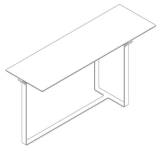

■ E007MTE

■ E007L00

■ E007M4W

■ E007MTW (desk) + E007L08 (drawer)

SCHEMATICS

RECTANGULAR EXTENSIBLE

100cm x 180cm H 77cm  
39,37" x 70,87" H 30,31"

RECTANGULAR FIXED

100cm x 220cm H 76cm  
39,37" x 86,61" H 29,92"

RECTANGULAR DESK

52cm x 133cm H 76cm  
20,47" x 52,36" H 29,92"

RECTANGULAR DESK DRAWER

34cm x 38cm H 8cm  
13,39" x 14,96" H 3,15"

FINISHINGS

Frame finishing