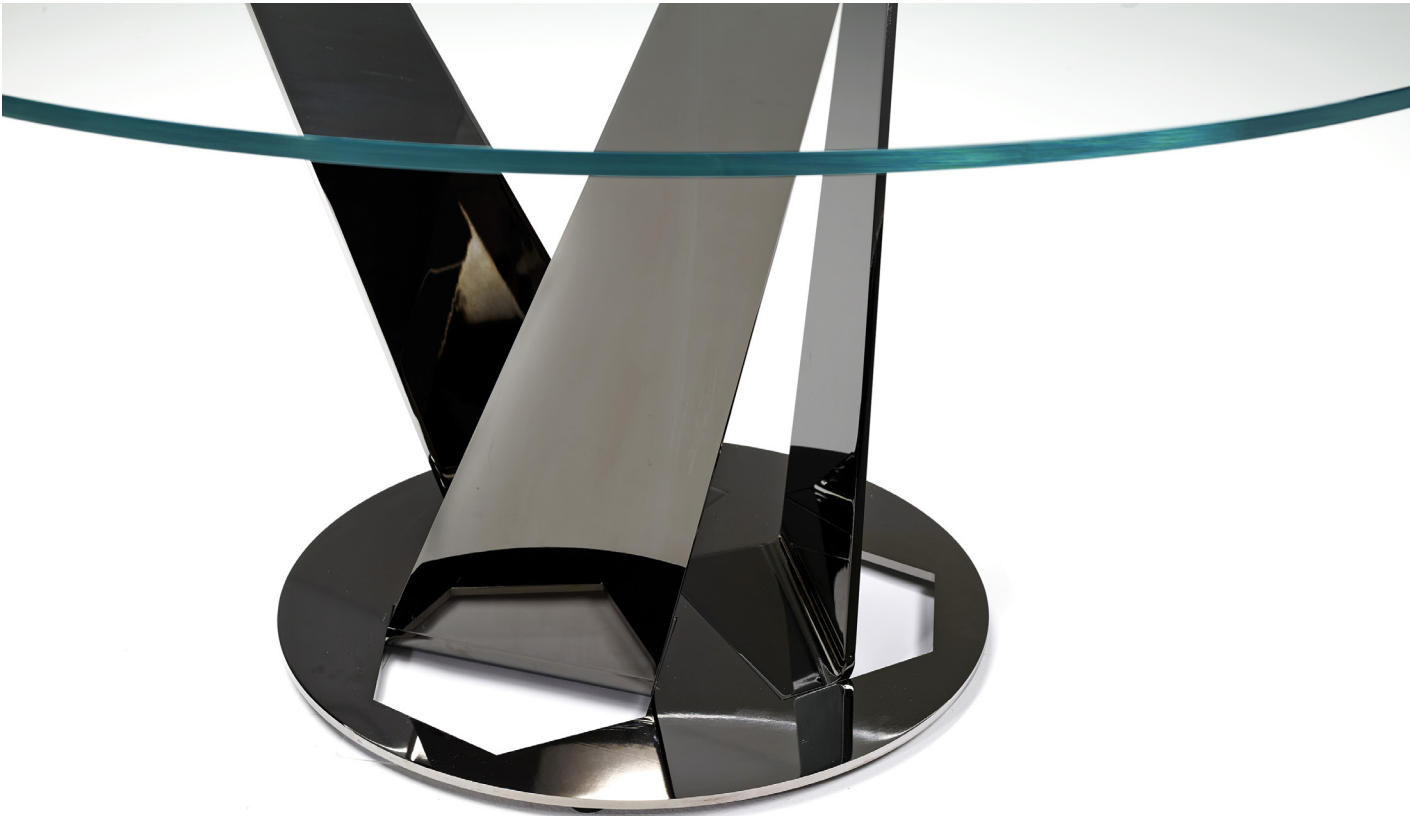

■ E012MWW

■ E012MWW

SCHEMATICS

ROUND FIXED

160cm H 73cm
62,99" H 28,74"

FINISHINGS

Frame finishing

BLACK

Top finishing

TRANSPARENT