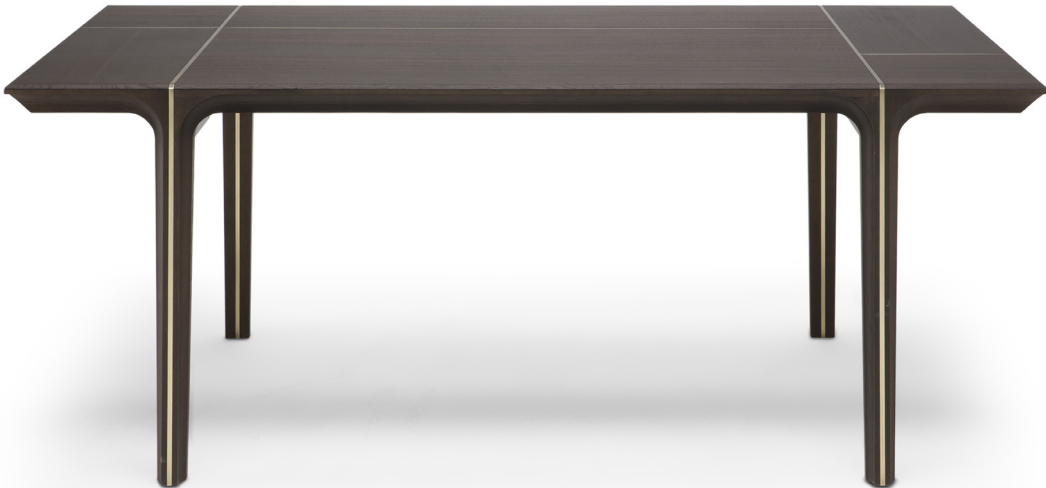

■ E021MNO

■ E021MTW

■ E021MNV

SCHEMATICS

RECTANGULAR FIXED

100cm x 180cm H 74cm
39,37" x 70,87" H 29,13"

100cm x 260cm H 74cm
39,37" x 102,36" H 29,13"

RECTANGULAR CONSOLE

150cm x 45cm H 62cm
59,06" x 17,72" H 24,41"

FINISHINGS

Frame finishing

PEWTER

BRASS

Top finishing

WALNUT

SMOKED OAK