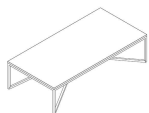

■ T111XM3

■ T111XM3

■ T111M00

■ T111M03

SCHEMATICS

SQUARE CORNER

40cm x 40cm H 50cm
15,75" x 15,75" H 19,69"

SQUARE CENTRAL

100cm x 100cm H 35cm
39,37" x 39,37" H 13,78"

RECTANGULAR CENTRAL

140cm x 70cm H 35cm
55,12" x 27,56" H 13,78"

FINISHINGS

Frame finishing

COFFEE

MATT COFFEE

Top finishing