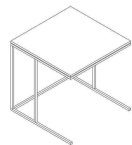

## SCHEMATICS

---

### SQUARE CORNER

60cm x 60cm H 60cm  
23,62" x 23,62" H 23,62"

### SQUARE CENTRAL

105cm x 105cm H 40cm  
41,34" x 41,34" H 15,75"

### ROUND CENTRAL

110cm H 40cm  
43,31" H 15,75"