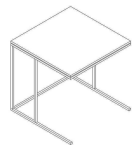

■ T149M84

■ T149XX3

■ T149XX4

■ T149MX1

SCHEMATICS

SQUARE CORNER

60cm x 60cm H 60cm
23,62" x 23,62" H 23,62"

SQUARE CENTRAL

105cm x 105cm H 40cm
41,34" x 41,34" H 15,75"

ROUND CENTRAL

110cm H 40cm
43,31" H 15,75"

FINISHINGS

Frame finishing

CHROME

BLACK CHROME

Top finishing